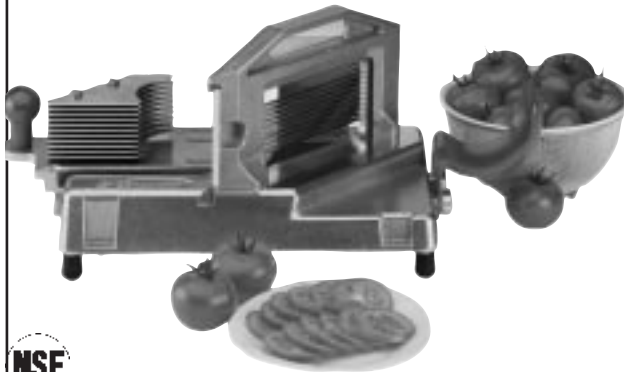

FASLINE

**TOMATO
SABER™**

Model 943-Series

The new Prince Castle Tomato Saber™ is the ideal tomato slicing system. Our exclusive Perma-Tight™ blade cartridge never requires blade tightening or adjusting. The cartridge leaves our factory pretensioned for maximum performance. Blade replacement is fast and easy—simply snap the blade cartridge into place and the slicer is ready to use.

A contoured pusher head holds the tomato in place while slicing, and permanently lubricated Duralon® bearings assure the slicing stroke is smooth and quick. The exclusive Tomato Catcher snaps onto the unit and catches the sliced tomato for easy handling and less mess.

Constructed of aluminum, plastic and stainless steel, the Tomato Saber™ is easy to clean — just spray it with water or run it through the dishwasher. Also, safety features such as the Blade Guard and Tomato Catcher keep the operator away from the slicing area, while the Table Stop and non-skid feet keep the unit stable.

943 SERIES TOMATO SABER™

STANDARD FEATURES

- New, exclusive, Perma-Tight™ disposable blade cartridge system eliminates the need for blade tightening or adjusting.
- Contoured Tomato Pusher positions tomato as it passes through the blades.
- Includes Table Stop and exclusive Tomato Catcher.
- Built-in hand guard.
- Permanently lubricated bearings.
- Sturdy cast aluminum, plastic and stainless steel construction.
- Easy to maintain—no tools are required.
- Four models available: $\frac{3}{16}$ " , $\frac{1}{4}$ " , $\frac{3}{8}$ " , $\frac{7}{32}$ " slices.
- Two-year warranty (excluding blade cartridge).