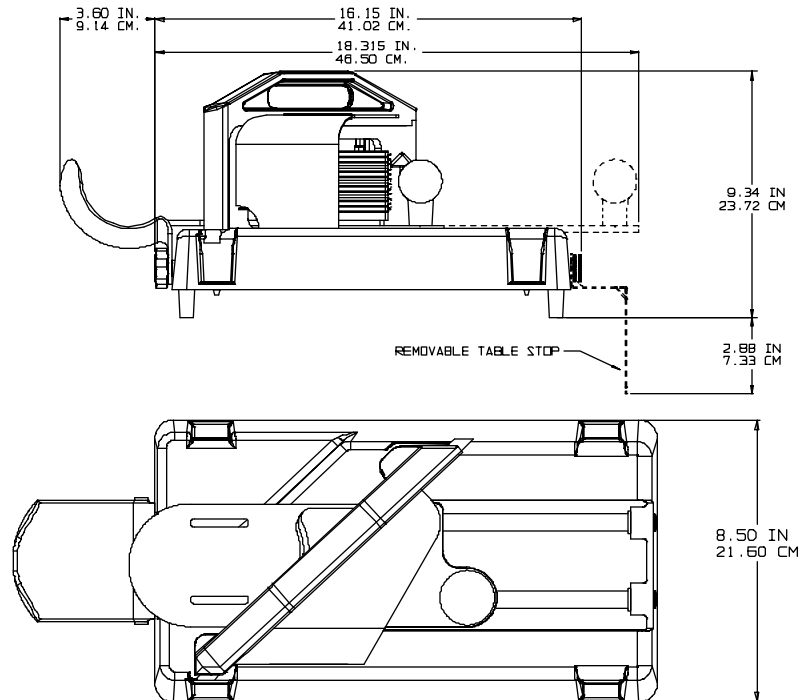

943 SERIES TOMATO SABER™

PRINCE CASTLE INC.
WORLDWIDE

SPECIFICATIONS DIMENSIONS

MODEL NUMBER	WIDTH IN. (CM)	HEIGHT IN. (CM)	LENGTH IN. (CM)	SHIPPING WT. LB. (KG.)	SHIPPING CU.FT. (CU.M.)
943 Series	8.50 (21.60)	9.34 (23.72)	18.32 (46.50)	14(6.4)	.9 (.03)

ORDERING INFORMATION

MODEL	DESCRIPTION
943-A	$\frac{3}{16}$" (.48 cm) Slice Tomato Saber™
943-B	$\frac{1}{4}$" (.64 cm) Slice Tomato Saber™
943-C	$\frac{3}{8}$" (.95 cm) Slice Tomato Saber™
943-D	$\frac{7}{32}$" (.55 cm) Slice Tomato Saber™
943-038A	Perma-Tight™ Replacement Blade Set ($\frac{3}{16}$" for 943-A
943-039A	Perma-Tight™ Replacement Blade Set ($\frac{1}{4}$" for 943-B
943-040A	Perma-Tight™ Replacement Blade Set ($\frac{3}{8}$" for 943-C
943-041A	Perma-Tight™ Replacement Blade Set ($\frac{7}{32}$" for 943-D

ACCESSORIES

MODEL	DESCRIPTION
953	Tomato Core-It® packaged one per card
950-1	Tomato Core-It® bulk package—144 per carton
943-042	Slicer/Cutter Blade Cleaning Brush

*Designs and specifications are subject to change without notice.

TOMATO SABER™

943 SERIES